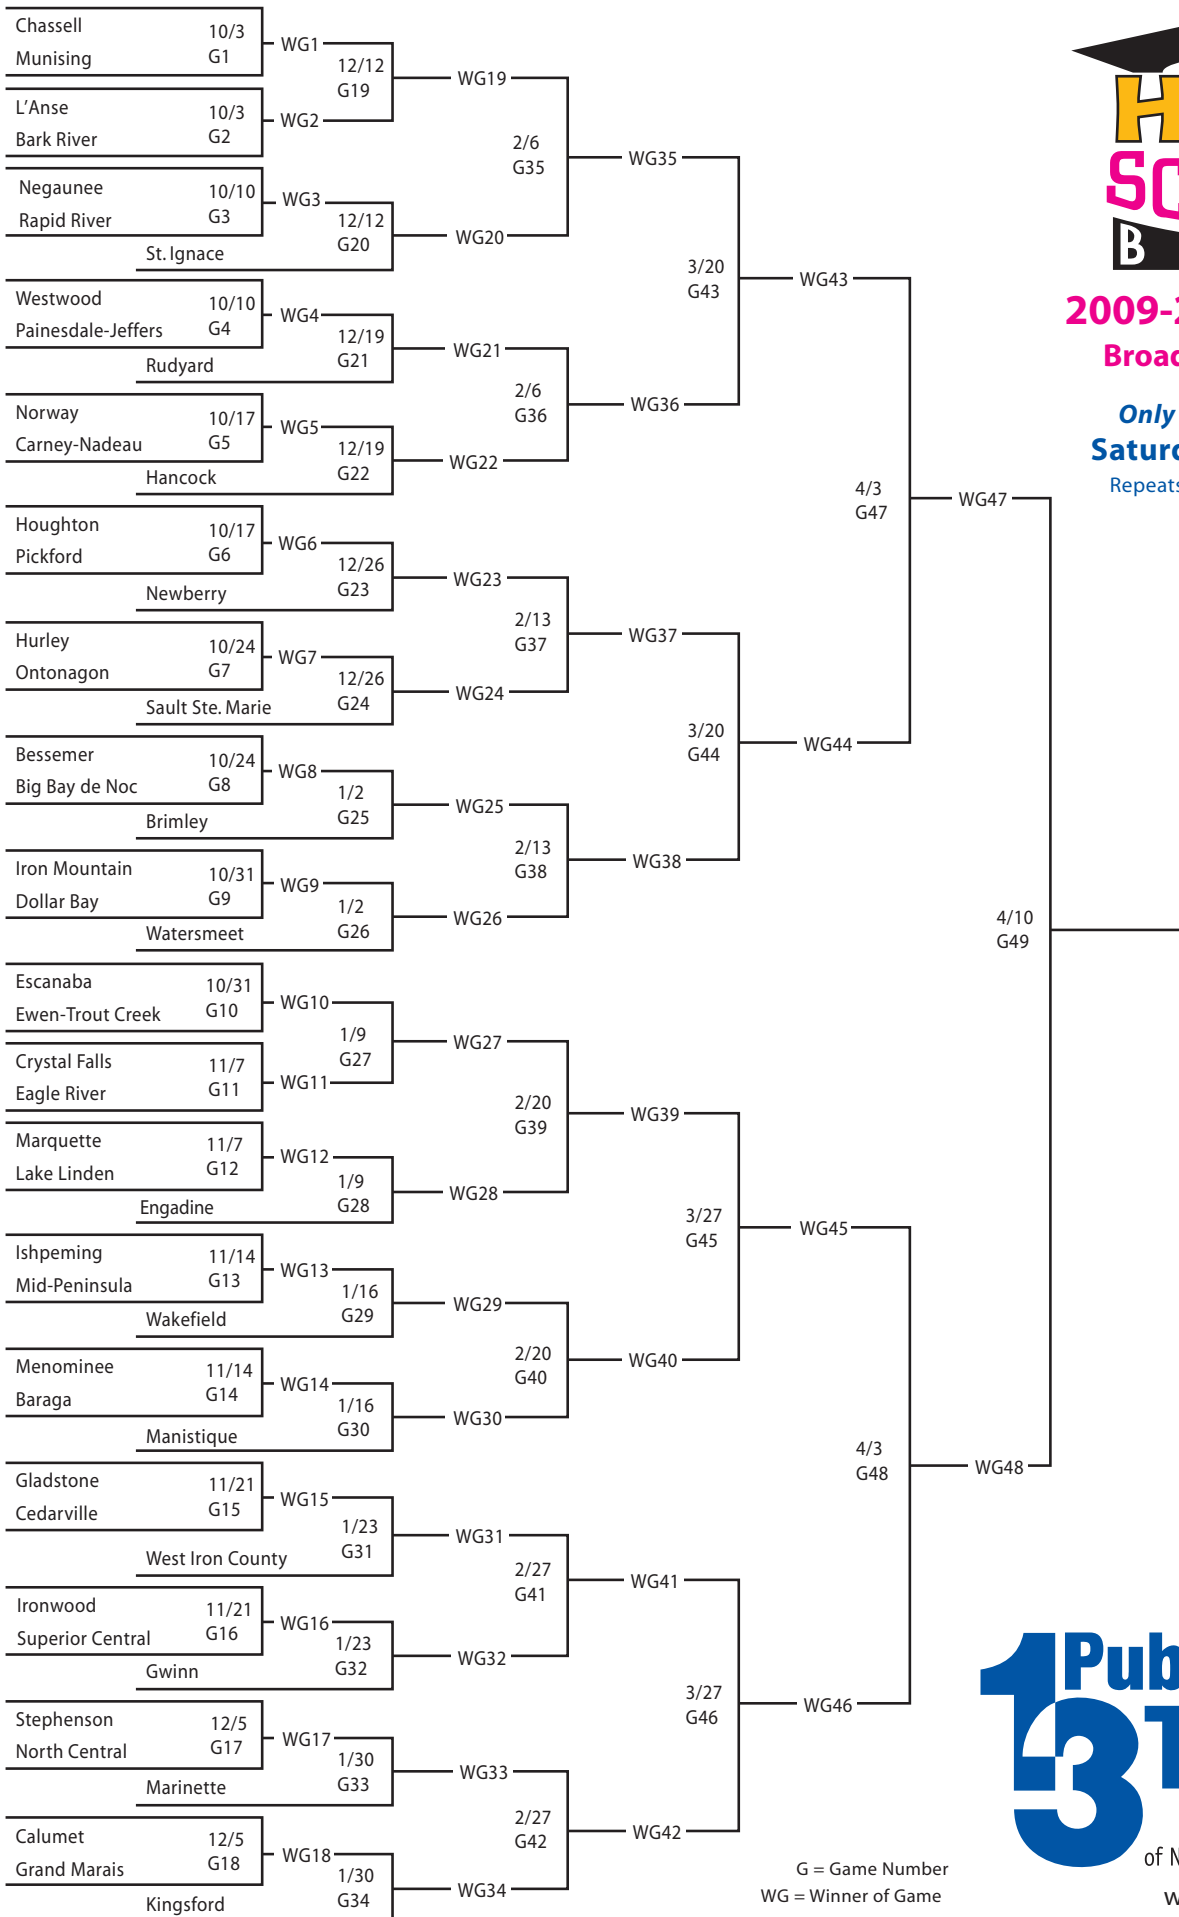

**2009-2010 Season
Broadcast Schedule**

*Only on Public TV 13
Saturdays at 8 pm ET
Repeats Mondays at Noon ET*

G = Game Number
WG = Winner of Game

WNMU-TV is a public service of Northern Michigan University
www.nmu.edu/wnmutv