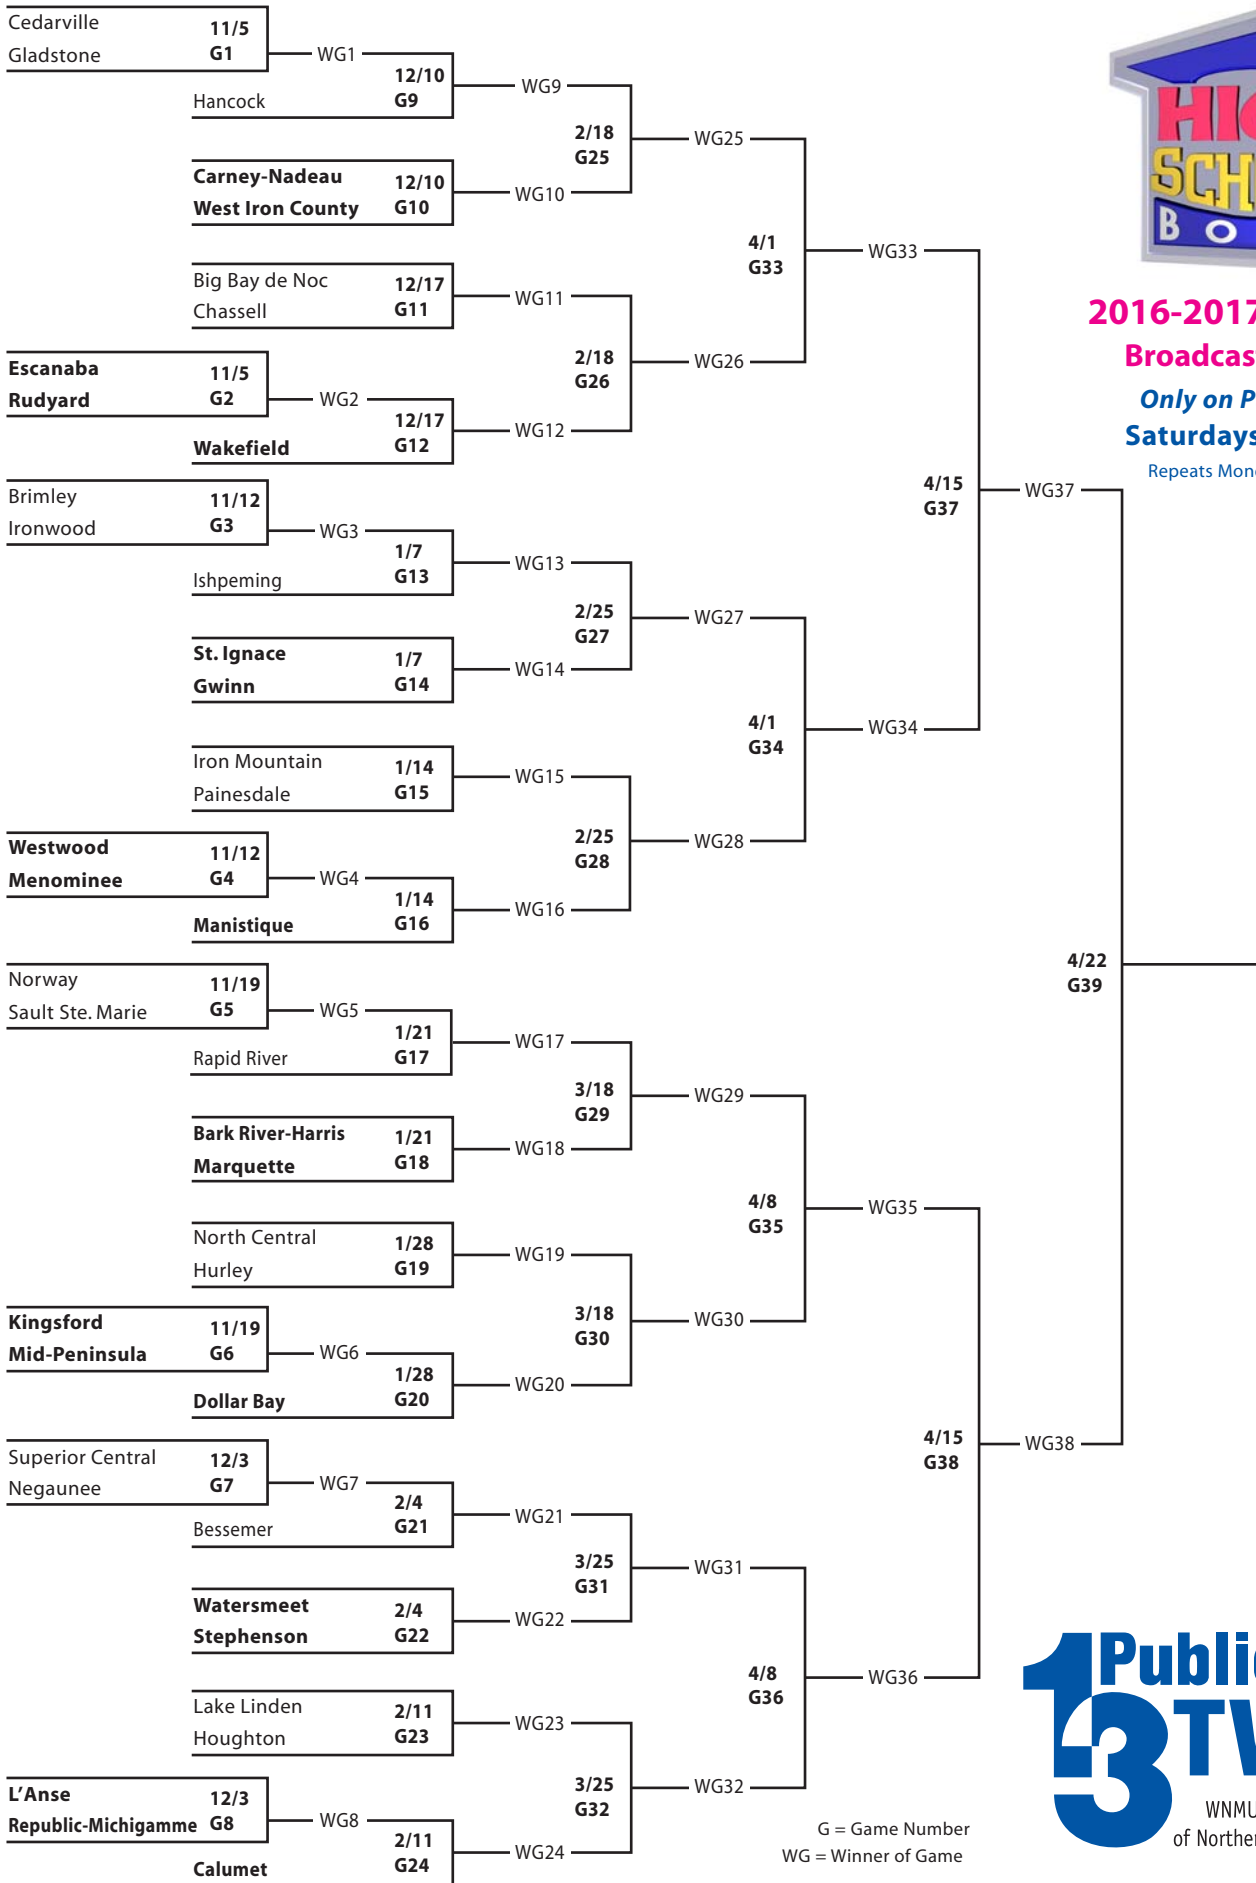

**2016-2017 Season 39  
Broadcast Schedule**  
Only on **Public TV 13**  
**Saturdays at 8 pm ET**  
Repeats Mondays at Noon ET

WNMU-TV is a public service of Northern Michigan University